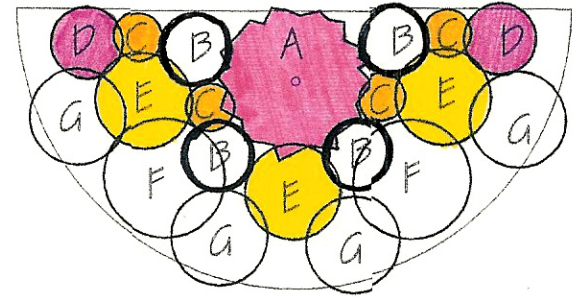

MARK CULLEN'S PERENNIALS LONG BLOOMING BORDER

NOTE:

PLANT MATERIAL QUANTITIES & PLACEMENT
ARE BASED ON A SCALE OF $1/4'' = 1'$
ALONG A 12' BORDER

SUGGESTED PERENNIALS

- A - (1 - 1 gal.) BUTTERFLY GAURA 'SISKIYOU PINK'
- B - (4 - 1 gal.) SHASTA DAISY 'BECKY'
- C - (4 - 1 gal.) YARROW 'CREDO' & 'TERRA COTTA'
- D - (2 - 1 gal.) PURPLE CONEFLOWER 'MAGNUS'
- E - (3 - 1 gal.) TICKSEED 'MOONBEAM'
- F - (2 - 1 gal.) DAYLILY 'HAPPY RETURNS'
- G - (6 - 1 gal.) CRANESBILL 'PHILIPPE VAPELLE'