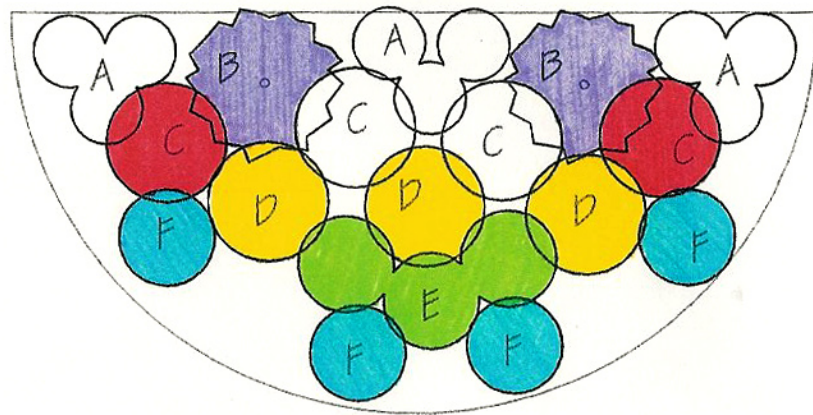

MARK CULLEN'S PERENNIALS FRAGRANT BORDER

NOTE:

PLANT MATERIAL QUANTITIES & PLACEMENT
ARE BASED ON A SCALE OF 1/4" = 1'
ALONG A 16' BORDER

SUGGESTED PERENNIALS

- A - (9 - 1 gal.) ORIENTAL LILY 'LE REVE' & 'GARDEN PARTY'
- B - (2 - 1 gal.) ANISE-HYSOP 'FRAGRANT DELIGHT'
- C - (4 - 1 gal.) TALL PHLOX 'DAVID' & 'STARFIRE'
- D - (3 - 1 gal.) DAYLILY 'HYPERION' & 'FLAVA'
- E - (3 - 1 gal.) HOSTA 'FRAGRANT BOUQUET'
- F - (4 - 1 gal.) LAVENDER 'HIDCOTE BLUE'