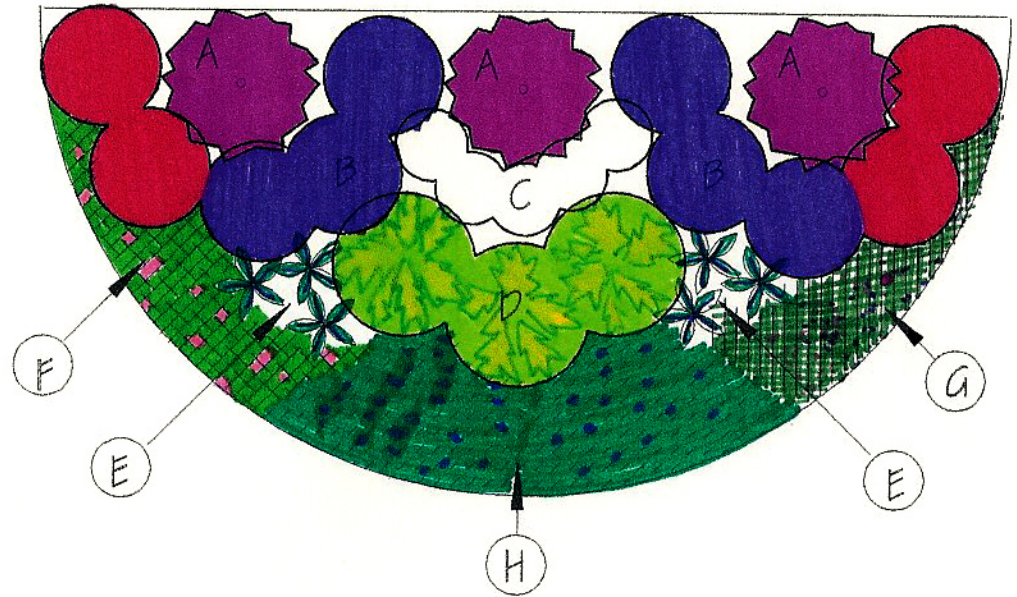

# MARK CULLEN'S PERENNIALS SHADE GARDEN BORDER

## NOTE:

PLANT MATERIAL QUANTITIES & PLACEMENT ARE BASED ON A SCALE OF  $1/4" = 1'$  ALONG A 20' BORDER

## SUGGESTED PERENNIALS

- A - (3 - 1 gal.) BUGBANE 'BRUNETTE'
- B - (10 - 1 gal.) ASTILBE 'VISIONS' & 'GLUT'
- C - (5 - 1 gal.) FOAMFLOWER 'ROSALIE'
- D - (3 - 1 gal.) HOSTA 'JUNE' & 'MINUTEMAN'
- E - (6 - 1 gal.) FERN 'JAPANESE PAINTED'
- F - (1 flat) LAMIUM 'PINK PEWTER'
- G - (3 - 1 gal.) LUNGWORT 'RASPBERRY SPLASH' & 'EXCALIBUR'
- H - (3 - 1 gal.) CORYDALIS 'CHINA MOON'